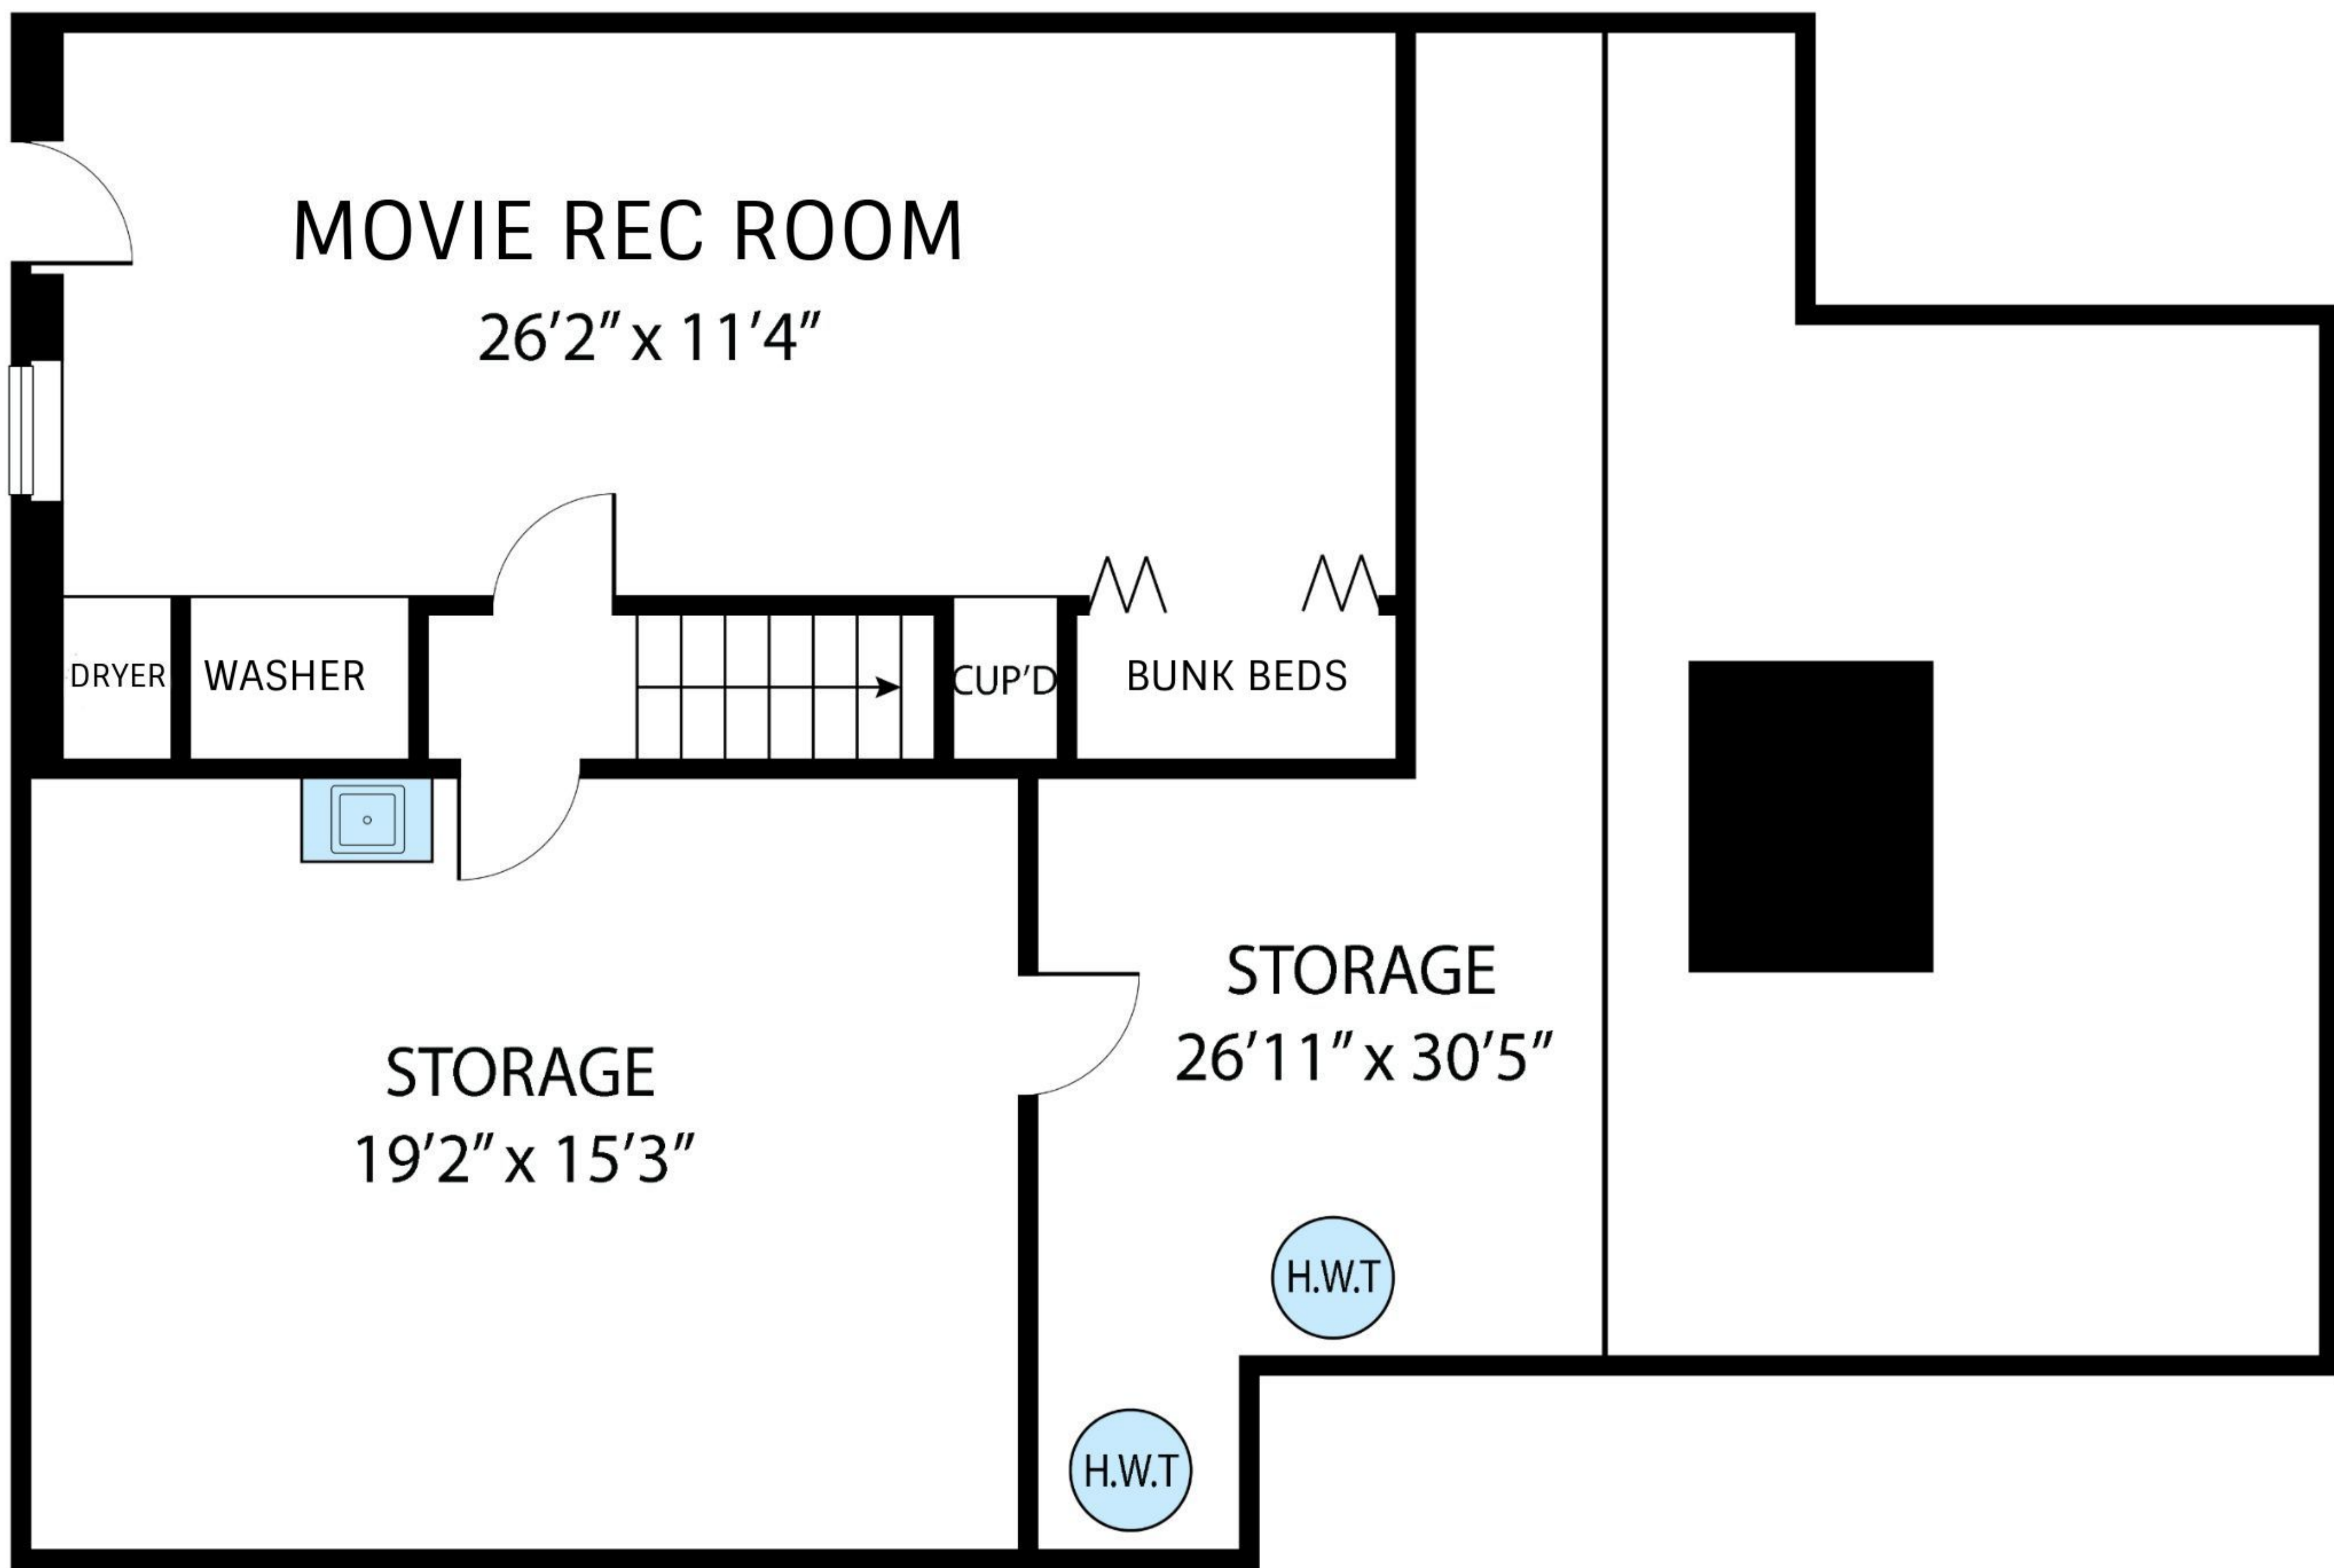

FIRST FLOOR

47 Calhoun Street, Washington Depot, CT, USA, 06794

TOTAL APPROX. FLOOR AREA 1,620 SQ.FT

Whilst every attempt has been made to ensure the accuracy of the floor plan contained here, measurements of doors, windows, rooms and any other items are approximate and no responsibility is taken for any error, omission, or misstatement. This plan is for illustrative purposes only and should be used as such by any prospective purchaser.

BASEMENT

47 Calhoun Street, Washington Depot, CT, USA, 06794

TOTAL APPROX. FLOOR AREA 1,261 SQ.FT

Whilst every attempt has been made to ensure the accuracy of the floor plan contained here, measurements of doors, windows, rooms and any other items are approximate and no responsibility is taken for any error, omission, or misstatement. This plan is for illustrative purposes only and should be used as such by any prospective purchaser.