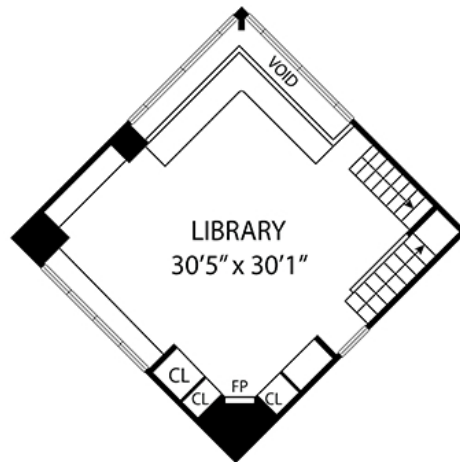

191 Ridgebury Road, Ridgefield, CT, USA, 06877

TOTAL APPROX. FLOOR AREA 7,887 SQ.FT

Whilst every attempt has been made to ensure the accuracy of the floor plan contained here, measurements of doors, windows, rooms and any other items are approximate and no responsibility is taken for any error, omission, or misstatement. This plan is for illustrative purposes only and should be used as such by any prospective purchaser.

SECOND FLOOR

191 Ridgebury Road, Ridgefield, CT, USA, 06877

TOTAL APPROX. FLOOR AREA 838 SQ.FT

Whilst every attempt has been made to ensure the accuracy of the floor plan contained here, measurements of doors, windows, rooms and any other items are approximate and no responsibility is taken for any error, omission, or misstatement. This plan is for illustrative purposes only and should be used as such by any prospective purchaser.

191 Ridgebury Road, Ridgefield, CT, USA, 06877

Whilst every attempt has been made to ensure the accuracy of the floor plan contained here, measurements of doors, windows, rooms and any other items are approximate and no responsibility is taken for any error, omission, or misstatement. This plan is for illustrative purposes only and should be used as such by any prospective purchaser.